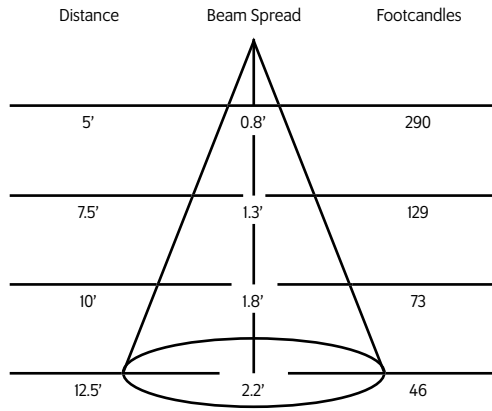

Photometric Data 4000° K 95CRI

10° Spot Reflector