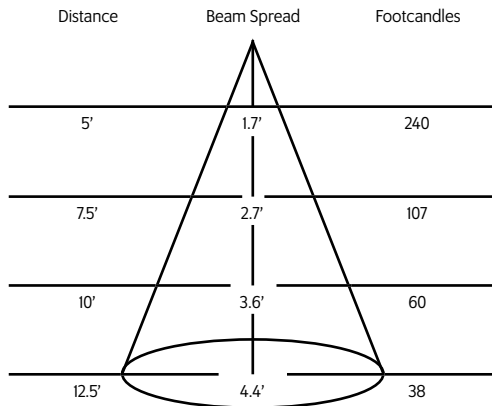

Example: ACT22-B-60-STA-DX

ACT22 - _____ - _____ - _____ - _____

Photometric Data 4000° K 95CRI

10° Spot Reflector

20° Spot Reflector

40° Medium Flood Reflector

60° Flood Reflector

Mounting Options