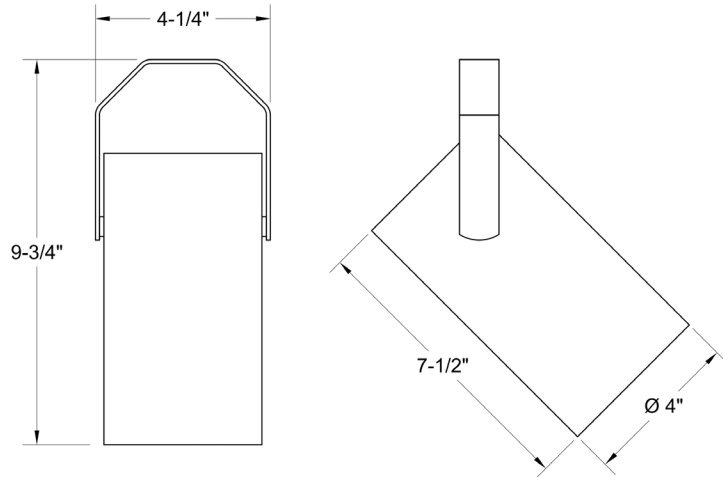

Ordering Matrix

Model	Finish	Optics	Mounting	Dimming*
ACT22	B - Black W - White S - Silver CC - Custom Color	10 = 10° 20 = 20° 40 = 40° 60 = 60°	See Mounting Options	BT = Bluetooth DX = DMX / RDM

* Maximum Ambient Temperature 40° C

Example: ACT22-B-60-STA-DX

ACT22 - _____ - _____ - _____ - _____