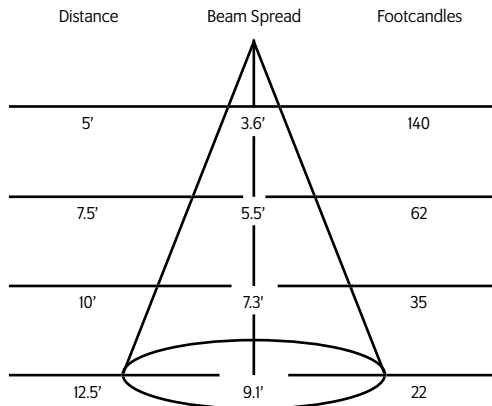

Example: ACT22-B-60-STA-DX

ACT22 - _____ - _____ - _____ - _____

Photometric Data 4000° K 95CRI

10° Spot Reflector

20° Spot Reflector

40° Medium Flood Reflector

60° Flood Reflector

Mounting Options