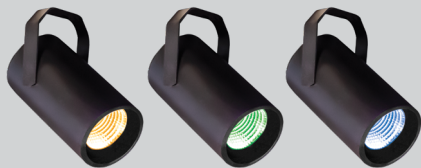

Manufactured in the USA - IBEW

PRODUCT LISTED
BY A NATIONALLY
RECOGNIZED
TESTING
LABORATORY

Power

- Power Consumption: 28W
Max. Operating Temp.: 104°F (40°C) ambient
- 90 - 305 VAC, 50/60 Hz
- Do not install on a circuit containing a dimmer.
- DMX Addressing is RDM-only
(No onboard DMX).

Optics

- 10°, 20°, 40° or 60°
field-changeable reflectors

Weight

- Weight: 2 lbs.

* Specification sheets are subject to change without notice.

MOSAIC Flood

5 Holt Drive,
Stony Point, NY 10980
845-947-3034
www.tslight.com

Color Mixing and Tunable White

The Mosaic Flood features tunable color and a high CRI output. It also features tunable white from 1650K-8000K with a CRI of 90+ across the entire temperature range. Rich blues, ambers, reds, violets and greens can be added in gradients or can completely saturate the output of the light. Interchangeable reflectors allow beam angles between 10° and 60°. This fixture is perfect for retail applications such as car dealerships and clothing stores but is equally well suited for illuminating artwork or using it in an archtainment setting.

Key Features:

- 2000 Lumen Output
- 4 DMX Channels
- RGBW Color Tuning
- **Tunable range:** 1650 - 8000K tunable white.
- 90+ CRI
- Dimmable from 100 - 0.1% at constant CCT
- <2 MacAdam ellipse over 50,000 hour life