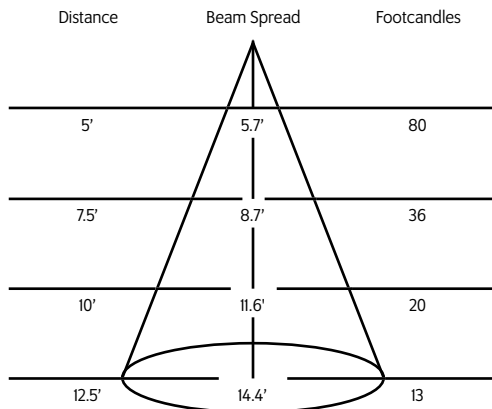

Example: ACT22-B-60-STA-DX

ACT22 - _____ - _____ - _____ - _____

Photometric Data 4000° K 95CRI

10° Spot Reflector

20° Spot Reflector

40° Medium Flood Reflector

60° Flood Reflector

Mounting Options