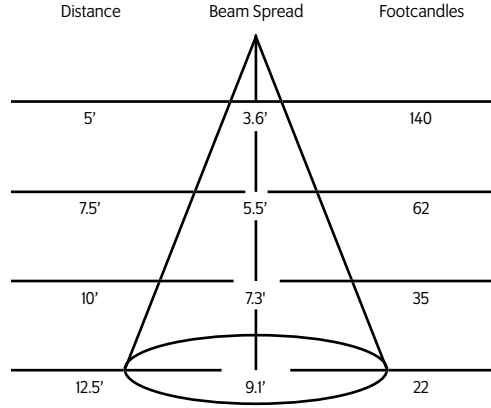

40° Medium Flood Reflector