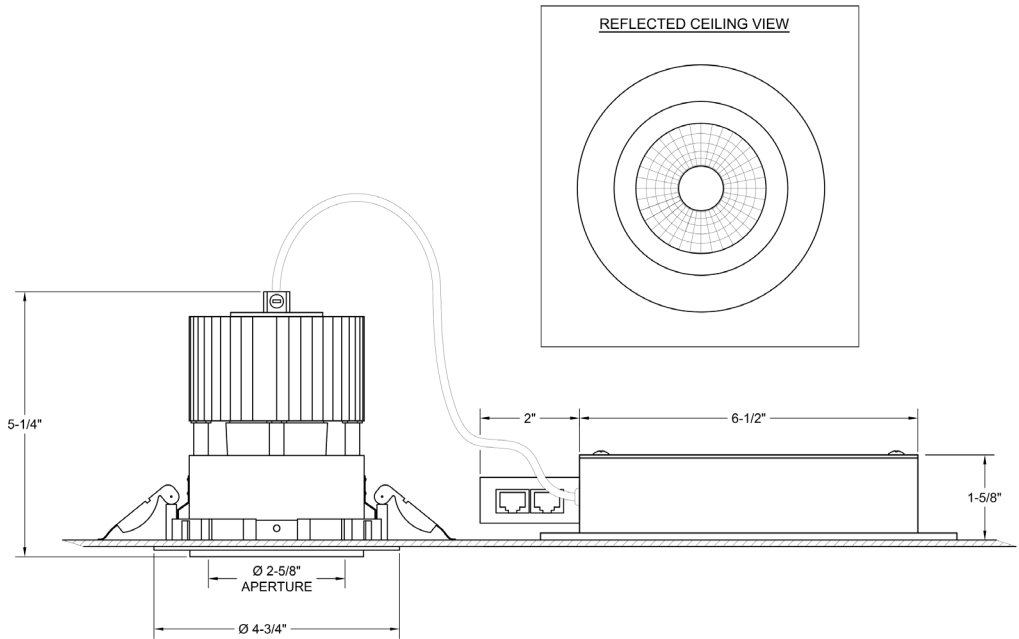

Ordering Matrix

Model	Finish	Optics	Mounting	Dimming*	Control/DMX Connector
FCT22	B - Black W - White S - Silver CC - Custom Color	20 = 20° 40 = 40° 60 = 60°	NC = New Construction RF = Retrofit	BT = Bluetooth DX = DMX / RDM	T = Terminal Block E = RJ45 Ethernet

* See Notes on Dimming.

Example: FCT22-B-40-NC-DX-T

FCT22 - _____ - _____ - _____ - _____ - _____