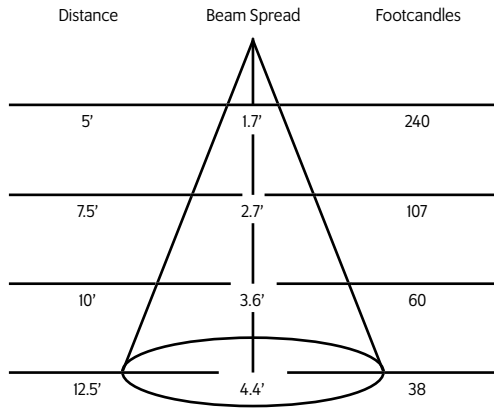

Photometric Data 4000° K 95CRI

20° Spot Reflector